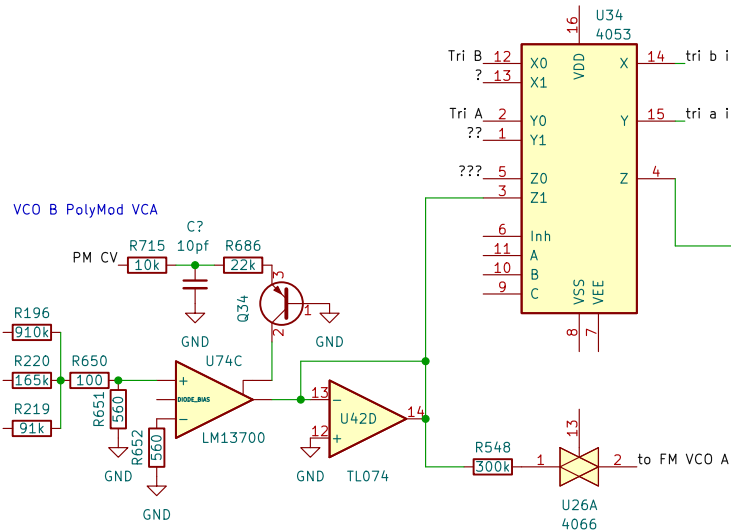

Vol A/B and PM CV from X2
for 3340 see datasheets

Behringer Pro-800
Voice trace (prelim)
maffez 07/23

Sheet: /	
File: pro880traced.kicad_sch	
Title: Pro-800 voice partially traced	
Size: A4	Date: 2023-08-14
KiCad E.D.A. eeschema (6.0.6-0)	
Rev: 0.06	
Id: 1/1	