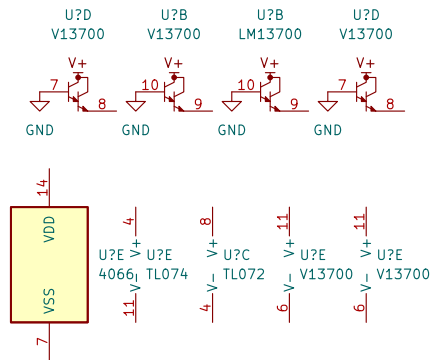

Vol A/B and PM CV from X2
for 3340 see datasheets

Behringer Pro-800
Voice trace (prelim)
maffez 07/23

Sheet: /	
File: pro880traced.kicad_sch	
Title: Pro-800 voice partially traced	
Size: A4	Date: 2023-08-14
KiCad E.D.A. eeschema (6.0.6-0)	
Rev: 0.06	
Id: 1/1	