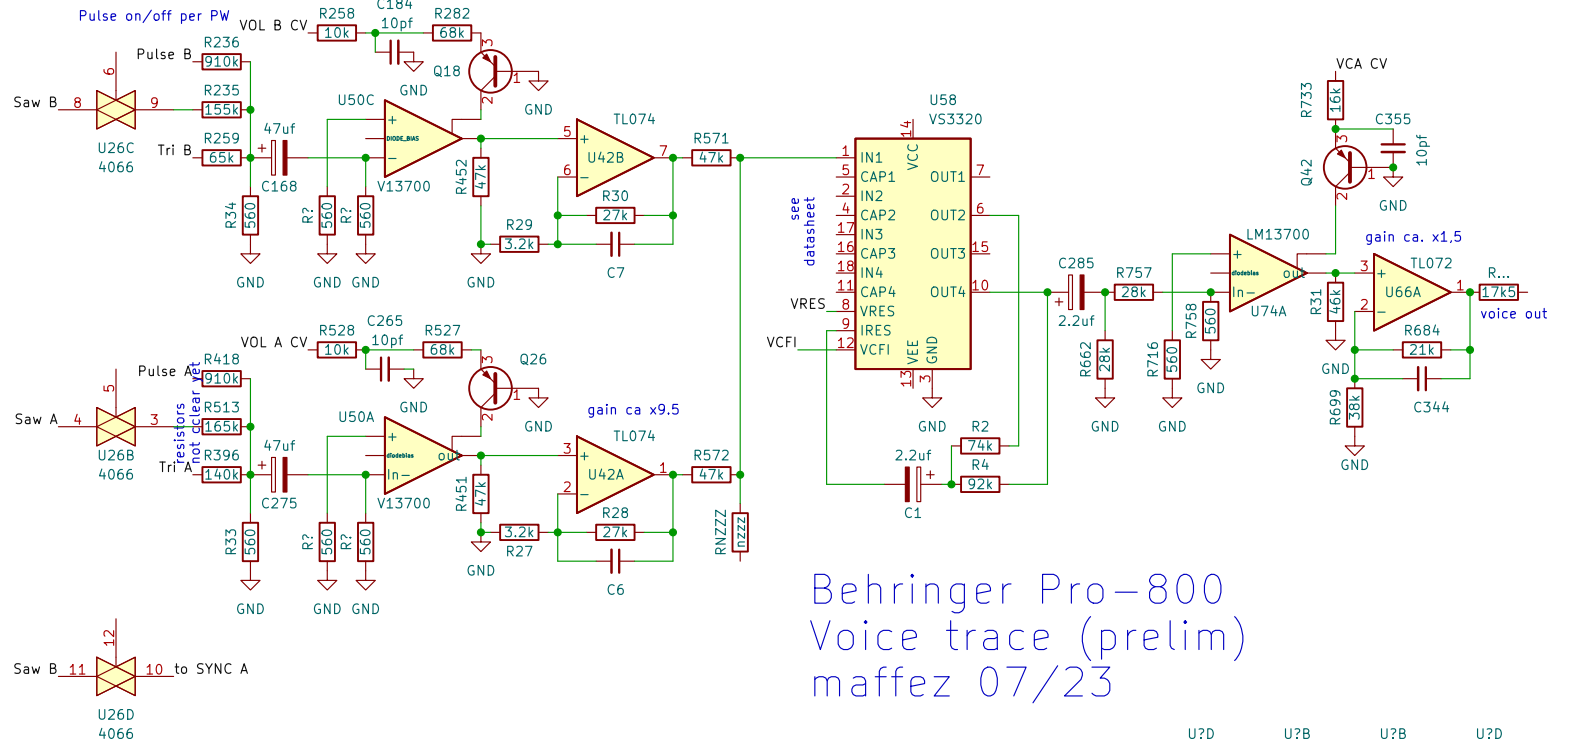

Vol A/B and PM CV from X2
for 3340 see datasheets

Behringer Pro-800
Voice trace (prelim)
maffez 07/23

Sheet: /	
File: pro880traced.kicad_sch	
Title: Pro-800 voice partially traced	
Size: A4	Date: 2023-08-14
KiCad E.D.A. eeschema (6.0.6-0)	
Rev: 0.06	
Id: 1/1	